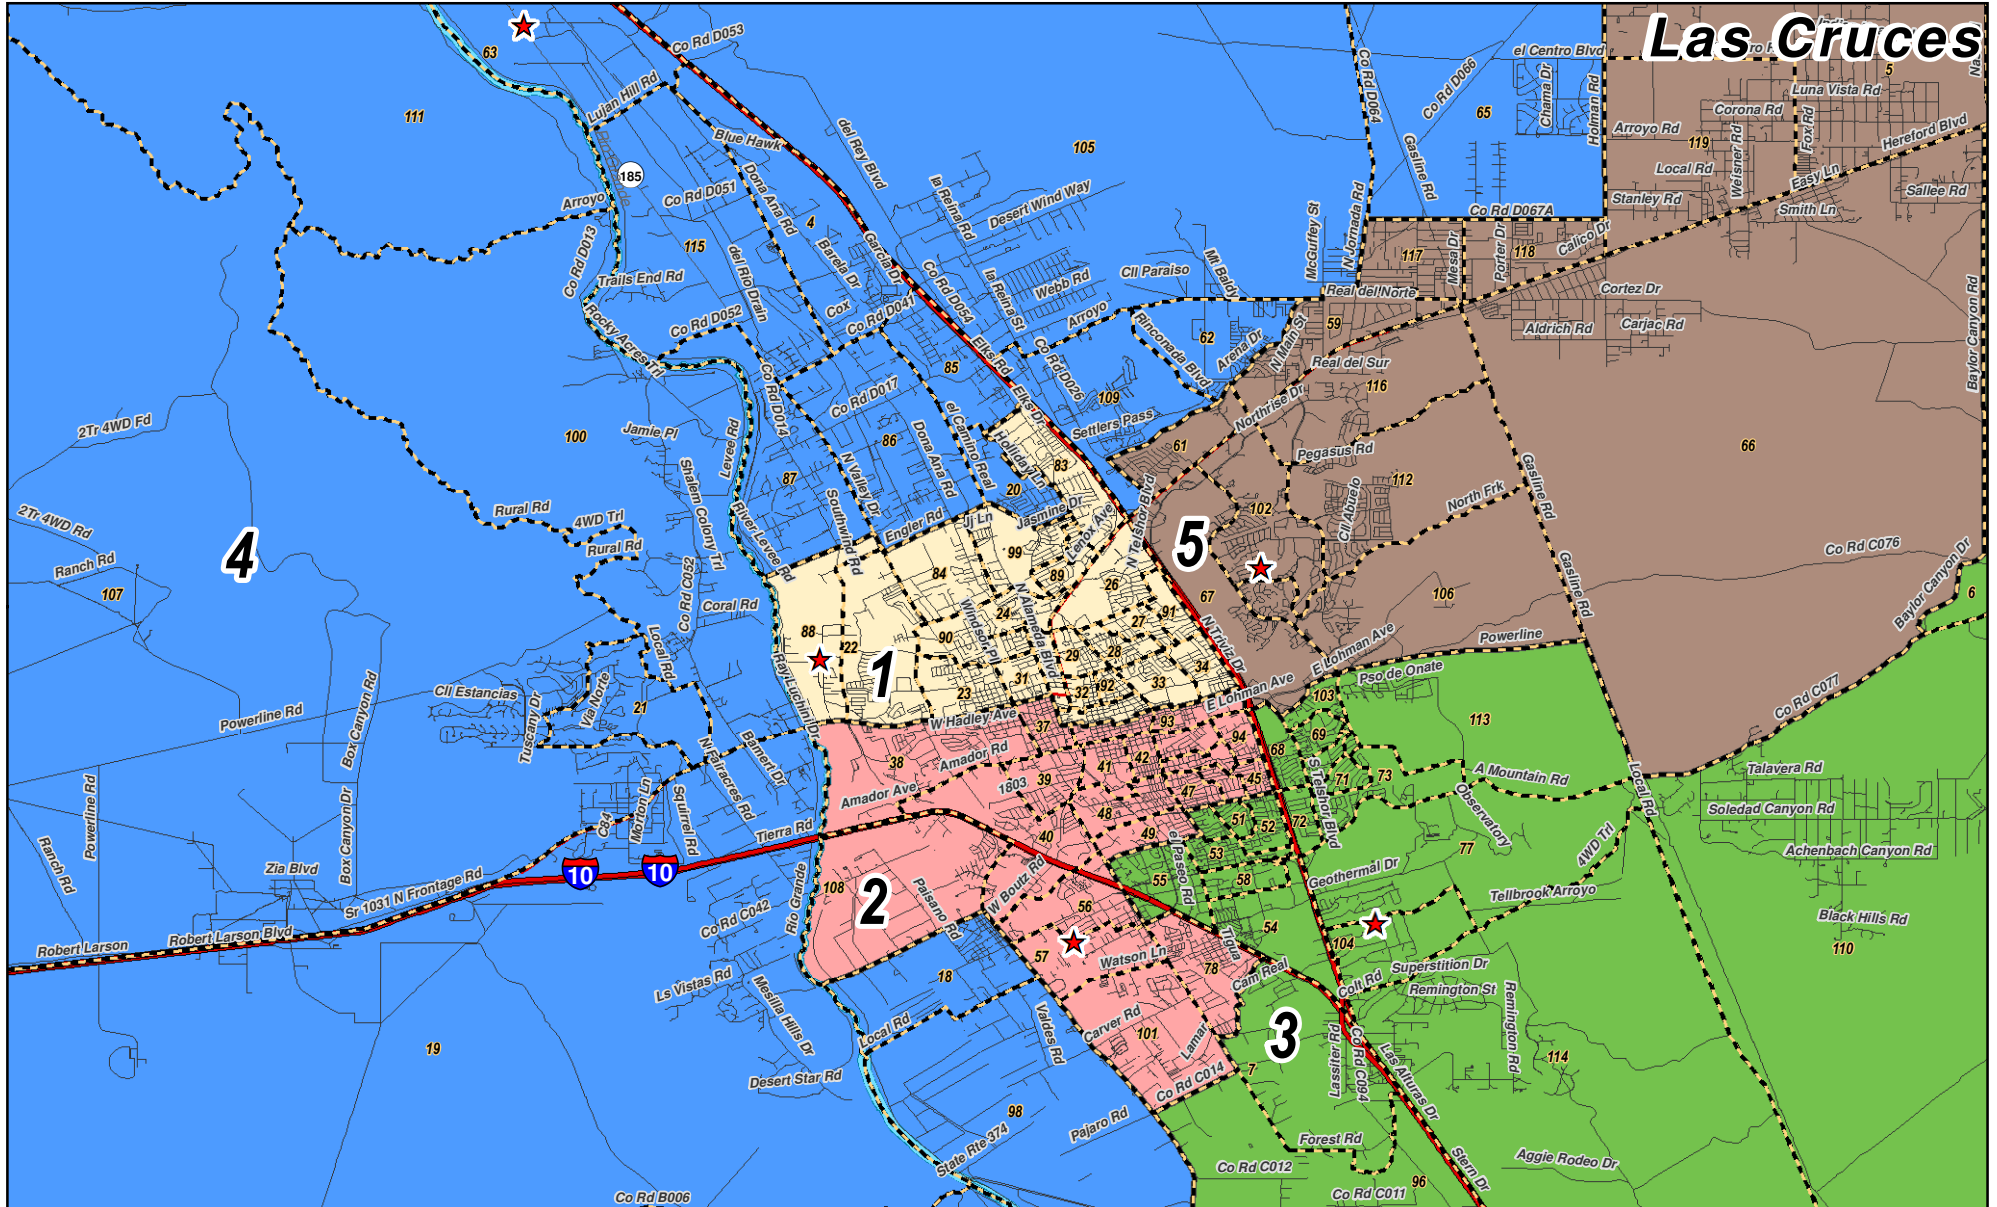

LCPS Board Districts  
enacted Feb. 2012

# LCPS - School Board Districts

# Plan A

## Las Cruces

**LEGEND** Created: December 02, 2011

- ★ BoE Members
- ▭ Precincts
- ▭ Counties
- 🌊 Rivers
- 🌊 Lakes / Ponds
- 🛣 Interstate
- 🛣 US Highway
- 🛣 State Highway
- 🛣 Major Roads

0 2 4 6 Miles

Research & Polling, Inc. distributes this map assuming no liability for any errors, omissions, or inaccuracies in the information provided regardless of the cause in reliance upon any maps.