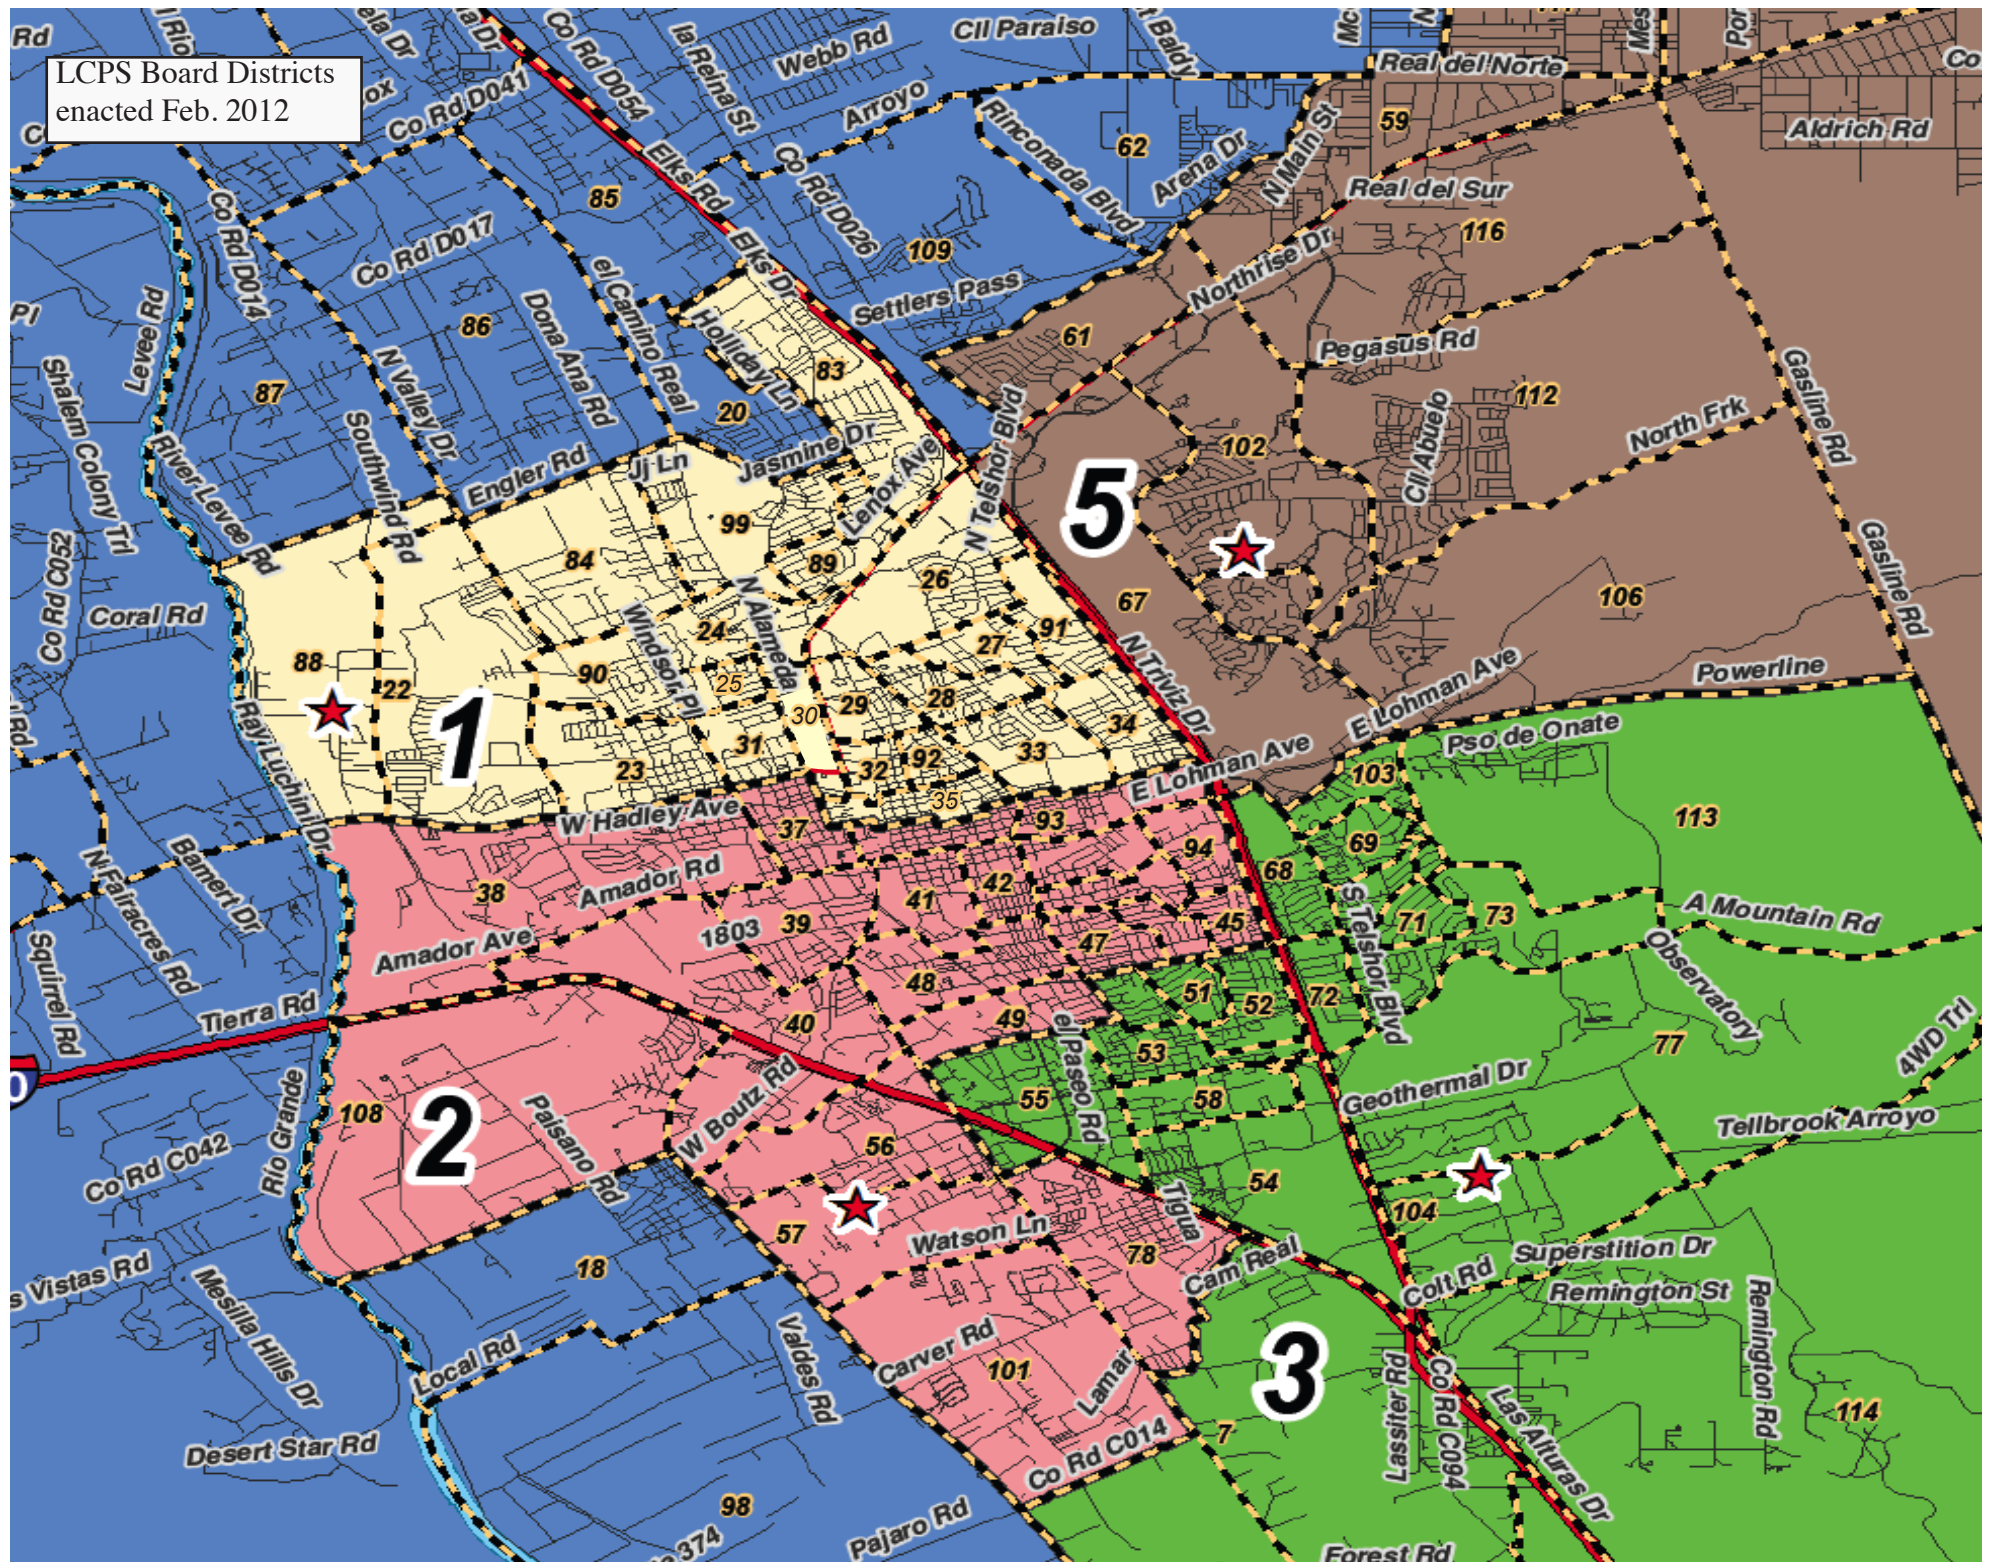

LCPS Board Districts  
enacted Feb. 2012

# LCPS - School Board Districts

# Plan A

## Las Cruces

**LEGEND** Created: December 02, 2011

- ★ BoE Members
- ▭ Precincts
- ▭ Counties
- 🌊 Rivers
- 🌊 Lakes / Ponds
- 🛣 Interstate
- 🛣 US Highway
- 🛣 State Highway
- 🛣 Major Roads

0 2 4 6 Miles

Research & Polling, Inc. distributes this map assuming no liability for any errors, omissions, or inaccuracies in the information provided regardless of the cause in reliance upon any maps.