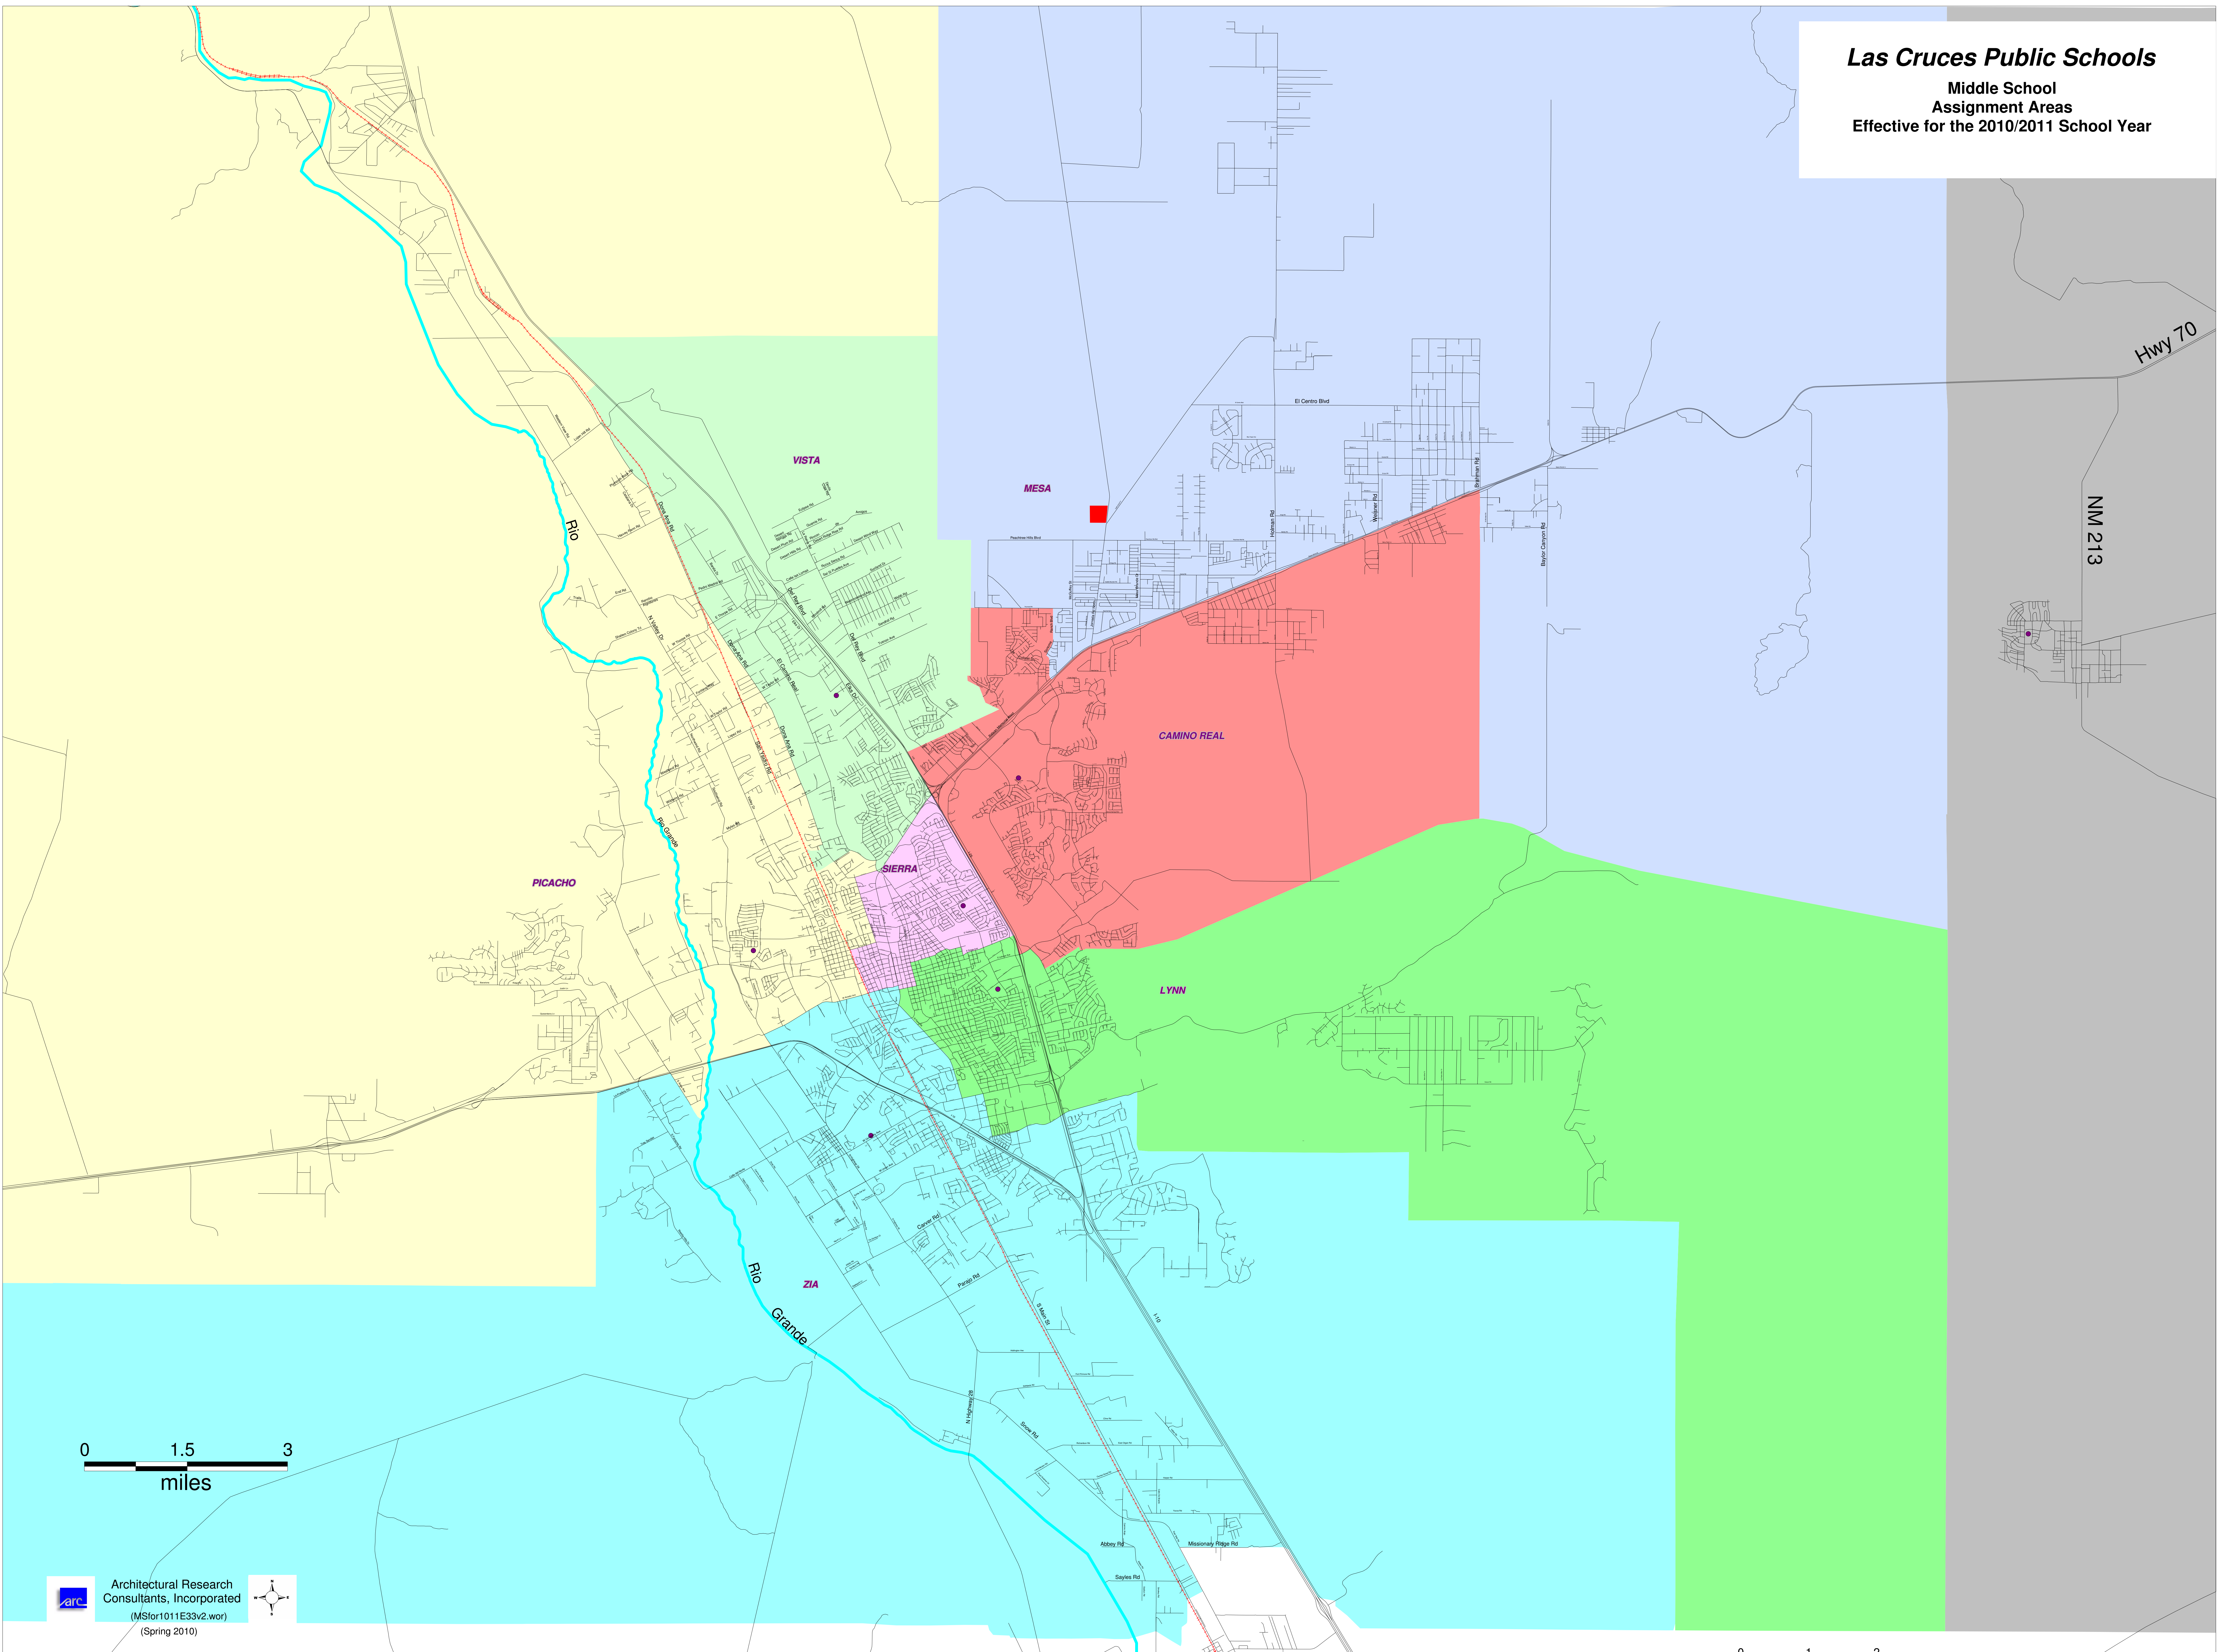

Las Cruces Public Schools

Middle School
Assignment Areas
Effective for the 2010/2011 School Year

0 1.5 3
miles